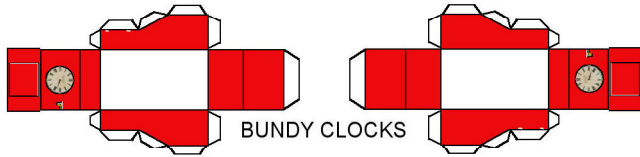

JOINING STRIPS

**BLACKPOOL CAST IRON TRAM SHELTER**

BUNDY CLOCKS

STOP SIGNS

BELLS

TRAMS TO BLACKPOOL  
 TRAMS TO FLEETWOOD  
 BISPHAM | FLEETWOOD  
 PLEASURE BEACH | SOUTH PROM  
 PLEASURE BEACH | PROMENADE  
 GYNN SQUARE | NORTH STATION

ROOF BASE

ROOF

CONCRETE FLOOR